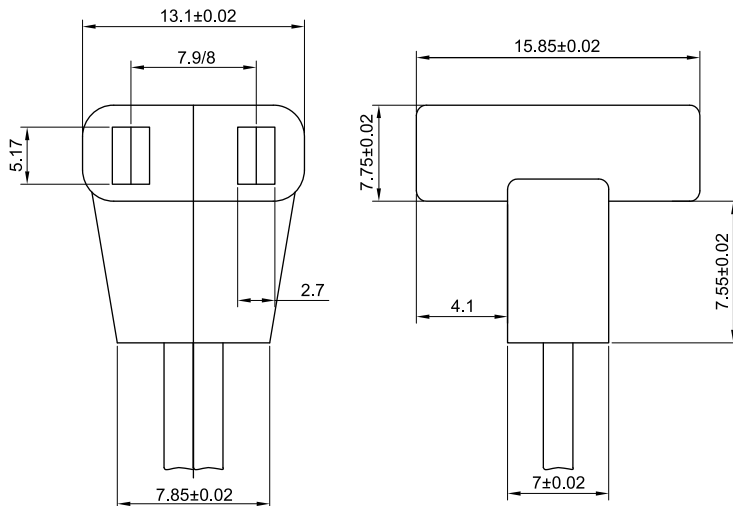

## Power Cord

### 19-1180 (TYPE STRAIGHT 180°)

### 19-1090 (TYPE 90°)

### STANDARD DIMENSIONS (mm)

Model	19-1180	19-1090	19-1045
Wire Length	900mm	900mm	900mm

\*Wire length is adjustable by request.