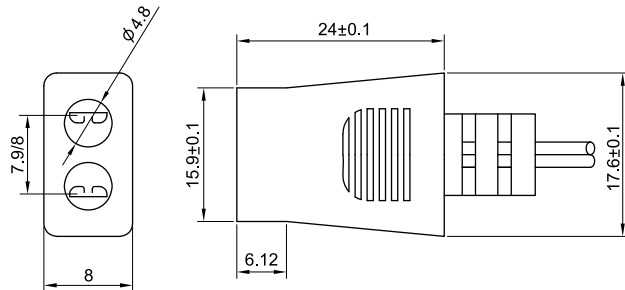

## Power Cord

### 19-1180 (TYPE STRAIGHT 180°)

### 19-1090 (TYPE 90°)

### STANDARD DIMENSIONS (mm)

Model	19-1180	19-1090	19-1045
Wire Length	900mm	900mm	900mm

\*Wire length is adjustable by request.