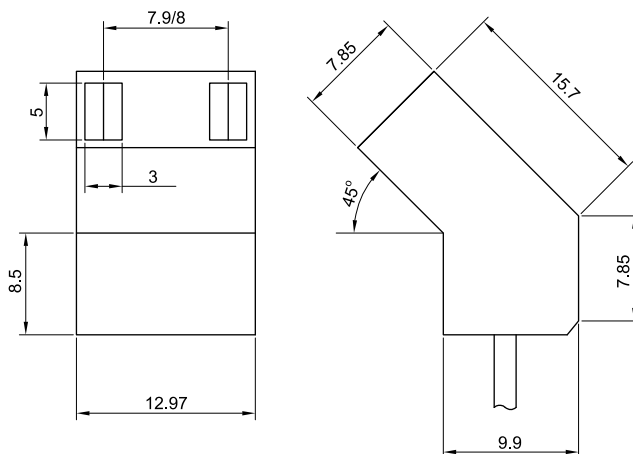

## Power Cord

### 19-1180 (TYPE STRAIGHT 180°)

### 19-1090 (TYPE 90°)

### STANDARD DIMENSIONS (mm)

Model	19-1180	19-1090	19-1045
Wire Length	900mm	900mm	900mm

\*Wire length is adjustable by request.